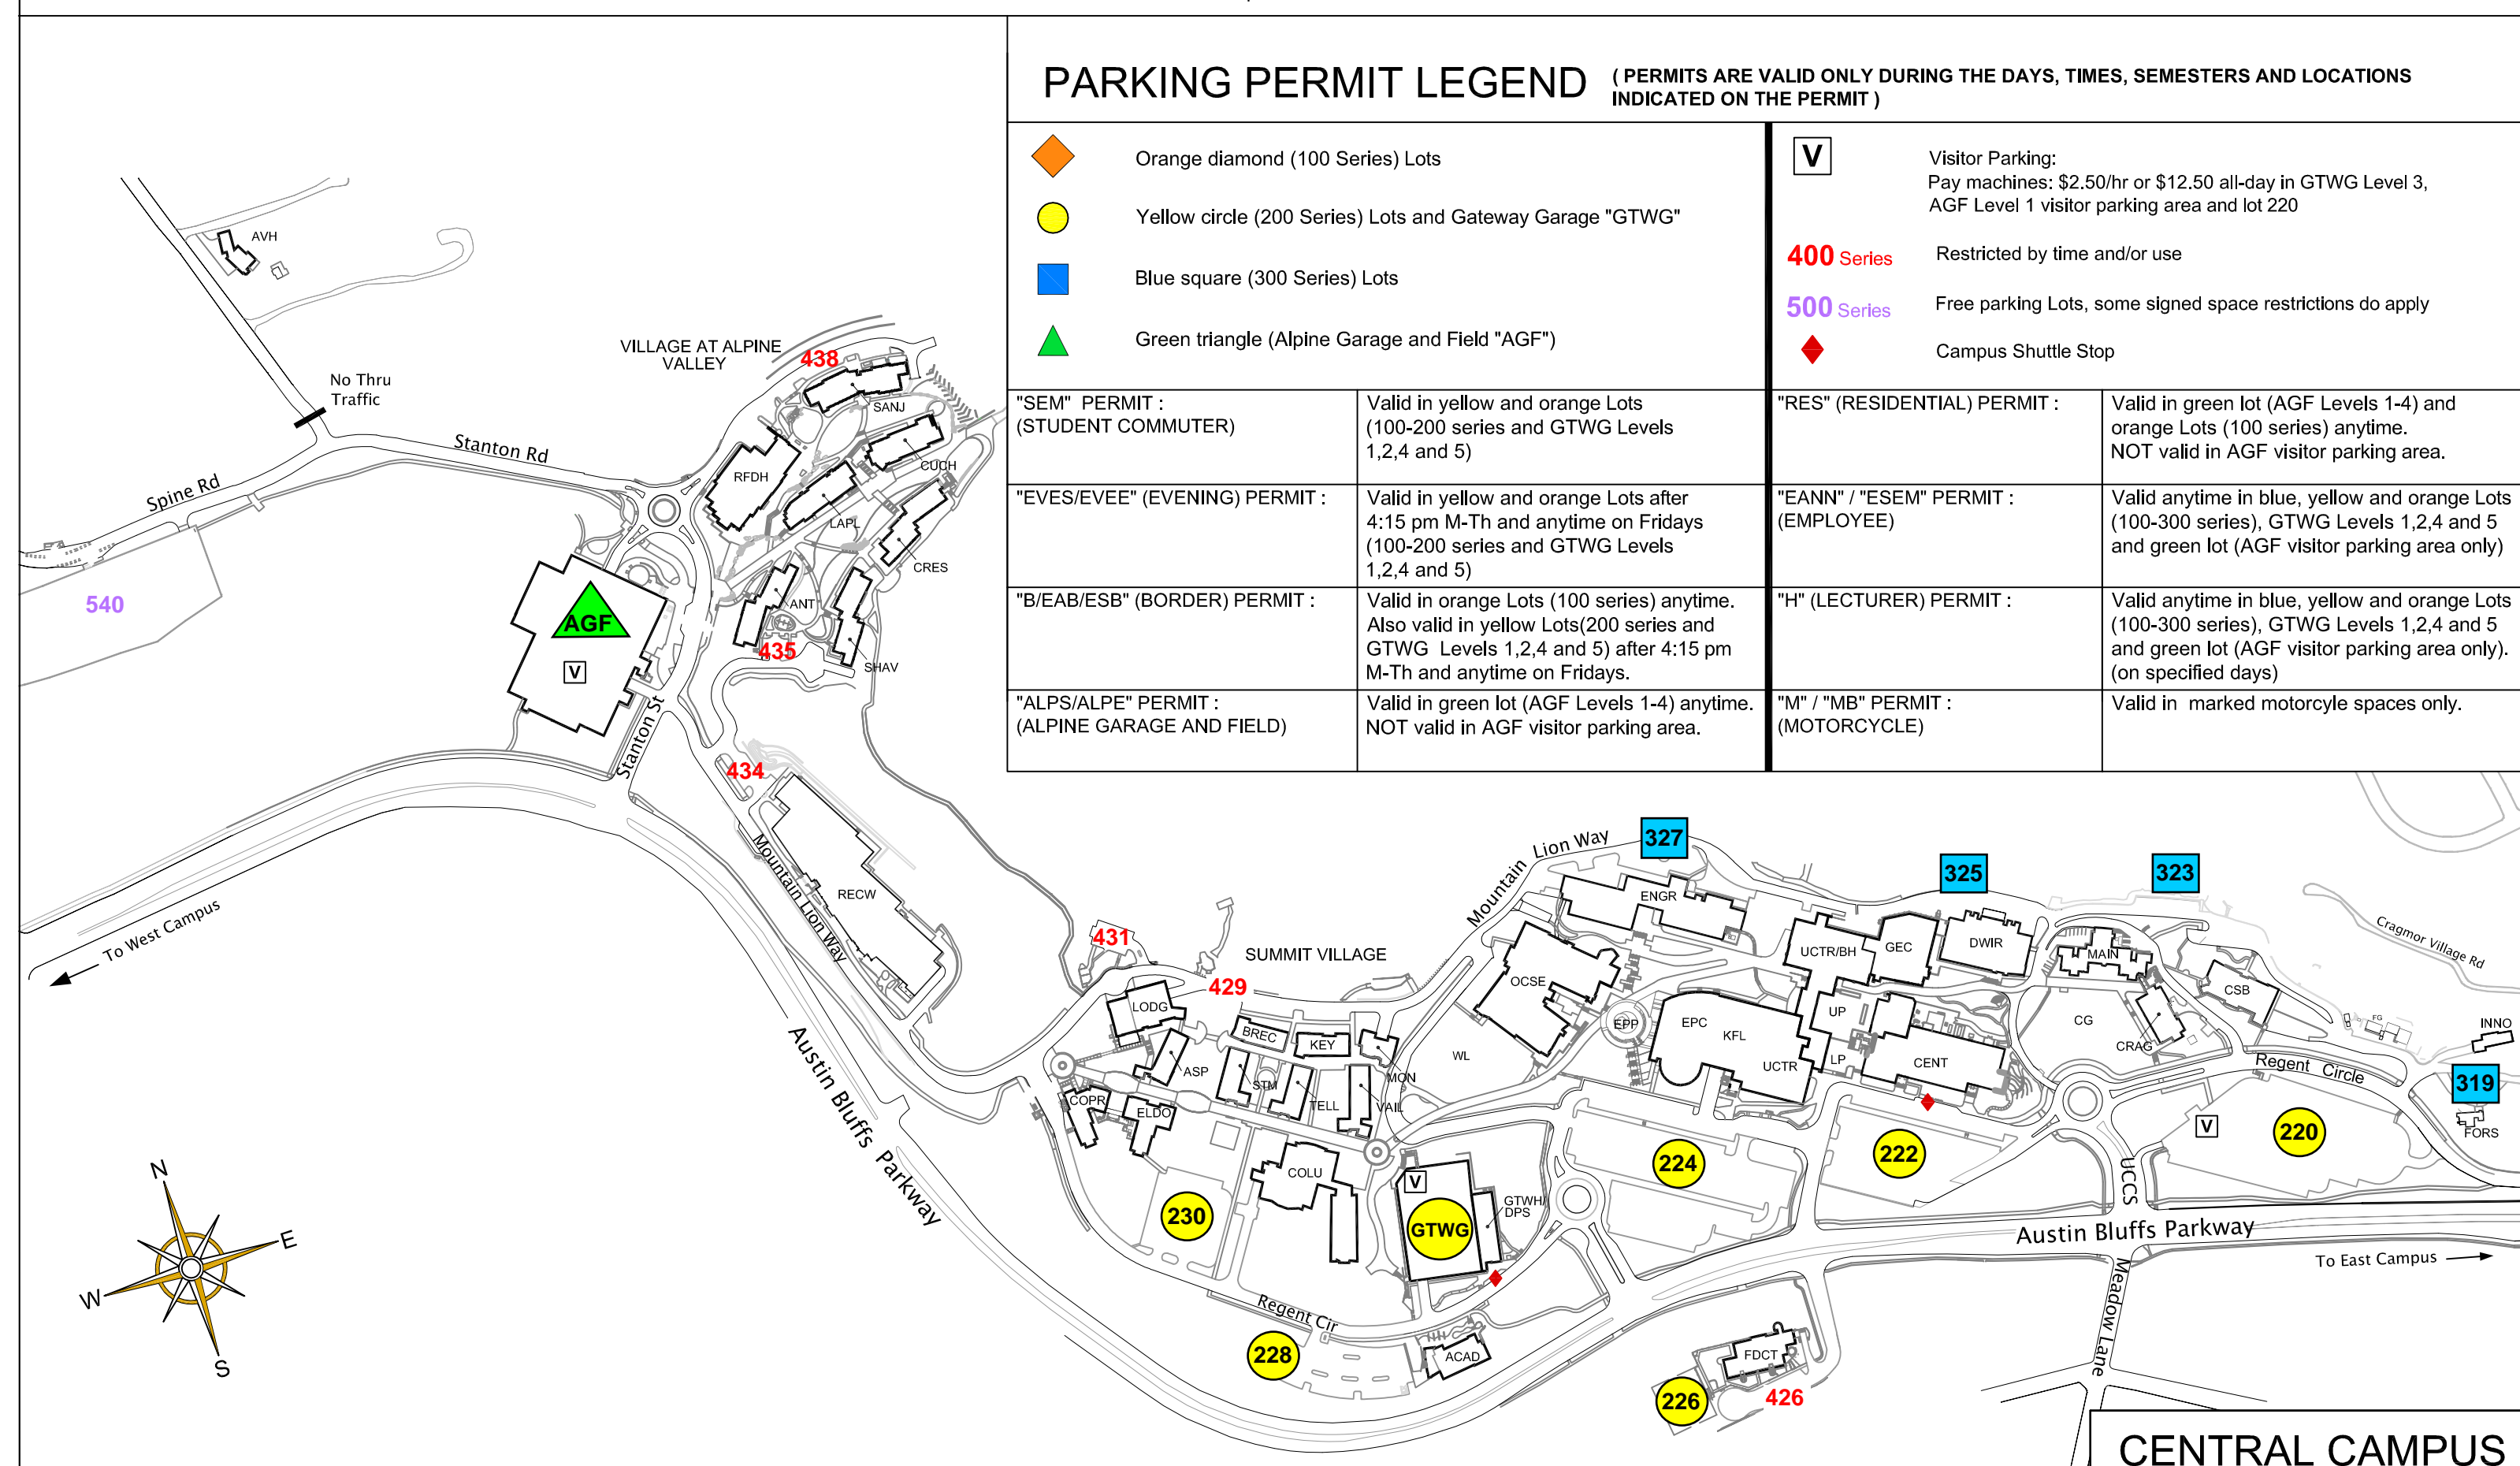

## PARKING PERMIT LEGEND ( PERMITS ARE VALID ONLY DURING THE DAYS, TIMES, SEMESTERS AND LOCATIONS INDICATED ON THE PERMIT )

-  Orange diamond (100 Series) Lots
-  Yellow circle (200 Series) Lots and Gateway Garage "GTWG"
-  Blue square (300 Series) Lots
-  Green triangle (Alpine Garage and Field "AGF")
-  Visitor Parking:  
Pay machines: \$2.50/hr or \$12.50 all-day in GTWG Level 3, AGF Level 1 visitor parking area and lot 220
-  **400 Series** Restricted by time and/or use
-  **500 Series** Free parking Lots, some signed space restrictions do apply
-  Campus Shuttle Stop

"SEM" PERMIT : (STUDENT COMMUTER)	Valid in yellow and orange Lots (100-200 series and GTWG Levels 1,2,4 and 5)	"RES" (RESIDENTIAL) PERMIT :	Valid in green lot (AGF Levels 1-4) and orange Lots (100 series) anytime. NOT valid in AGF visitor parking area.
"EVES/EVEE" (EVENING) PERMIT :	Valid in yellow and orange Lots after 4:15 pm M-Th and anytime on Fridays (100-200 series and GTWG Levels 1,2,4 and 5)	"EANN" / "ESEM" PERMIT : (EMPLOYEE)	Valid anytime in blue, yellow and orange Lots (100-300 series), GTWG Levels 1,2,4 and 5 and green lot (AGF visitor parking area only)
"B/EAB/ESB" (BORDER) PERMIT :	Valid in orange Lots (100 series) anytime. Also valid in yellow Lots(200 series and GTWG Levels 1,2,4 and 5) after 4:15 pm M-Th and anytime on Fridays.	"H" (LECTURER) PERMIT :	Valid anytime in blue, yellow and orange Lots (100-300 series), GTWG Levels 1,2,4 and 5 and green lot (AGF visitor parking area only). (on specified days)
"ALPS/ALPE" PERMIT : (ALPINE GARAGE AND FIELD)	Valid in green lot (AGF Levels 1-4) anytime. NOT valid in AGF visitor parking area.	"M" / "MB" PERMIT : (MOTORCYCLE)	Valid in marked motorcycle spaces only.

-  Visitor Parking:  
Pay machines: \$2.50/hr or \$12.50 all-day in GTWG Level 3, AGF Level 1 visitor parking area and lot 220
- 400 Series** Restricted by time and/or use
- 500 Series** Free parking Lots, some signed space restrictions do apply
-  Campus Shuttle Stop