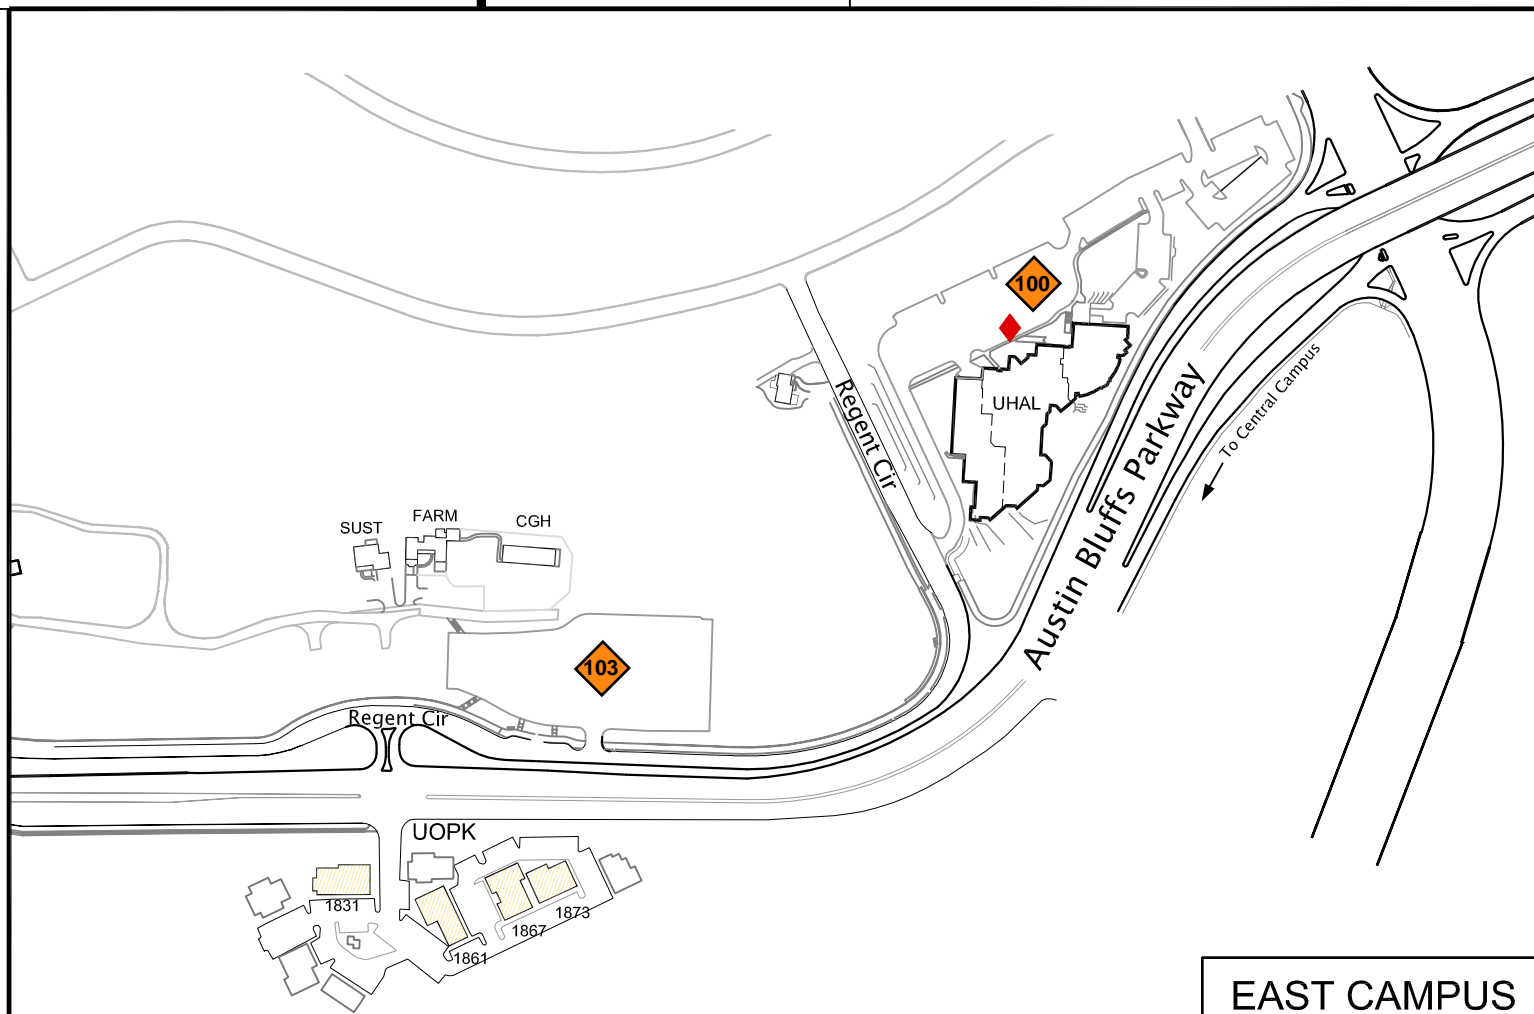

EAST CAMPUS