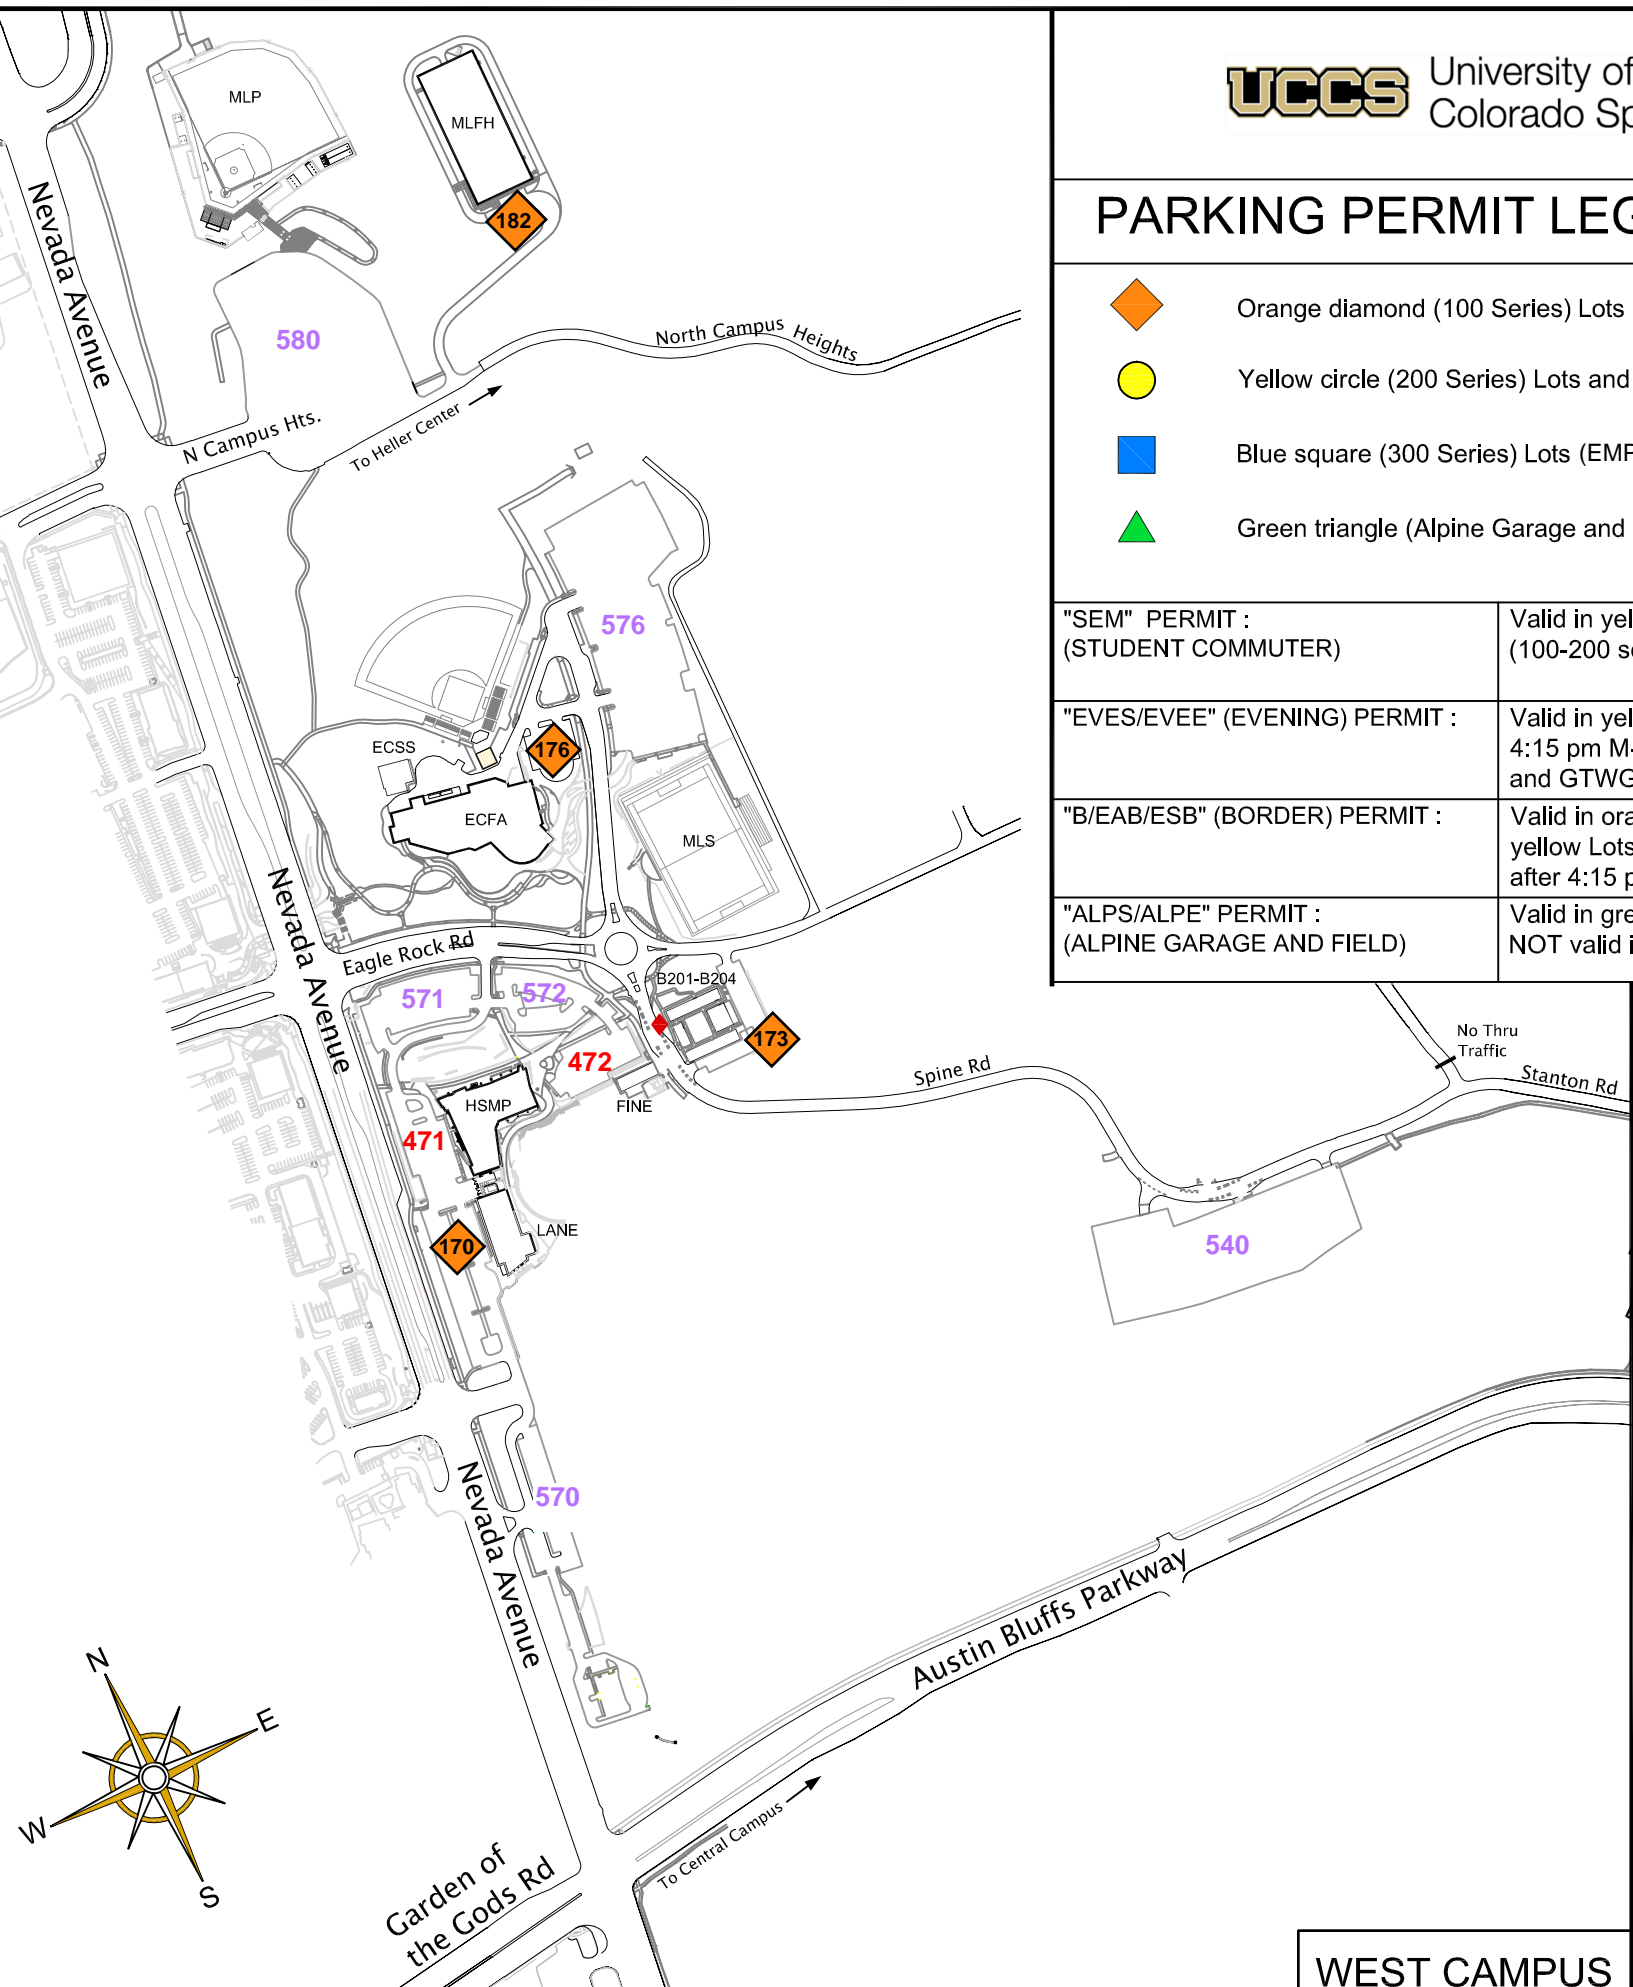

- Visitor Parking:
  Pay machines: $2.50/hr or $12.50 all-day in GTWG Level 3, AGF Level 1 visitor parking area and lot 220
- **400 Series** Restricted by time and/or use
- **500 Series** Free parking Lots, some signed space restrictions do apply
- Campus Shuttle Stop

"SEM" PERMIT : (STUDENT COMMUTER)	Valid in yellow and orange Lots (100-200 series and GTWG Levels 1,2,4 and 5)	"RES" (RESIDENTIAL) PERMIT :	Valid in green lot (AGF Levels 1-4) and orange Lots (100 series) anytime. NOT valid in AGF visitor parking area.
"EVES/EVEE" (EVENING) PERMIT :	Valid in yellow and orange Lots after 4:15 pm M-Th and anytime on Fridays (100-200 series and GTWG Levels 1,2,4 and 5)	"EANN" / "ESEM" PERMIT : (EMPLOYEE)	Valid anytime in blue, yellow and orange Lots (100-300 series), GTWG Levels 1,2,4 and 5 and green lot (AGF visitor parking area only)
"B/EAB/ESB" (BORDER) PERMIT :	Valid in orange Lots (100 series) anytime. Also valid in yellow Lots(200 series and GTWG Levels 1,2,4 and 5) after 4:15 pm M-Th and anytime on Fridays.	"H" (LECTURER) PERMIT :	Valid anytime in blue, yellow and orange Lots (100-300 series), GTWG Levels 1,2,4 and 5 and green lot (AGF visitor parking area only).(on specified days)
"ALPS/ALPE" PERMIT : (ALPINE GARAGE AND FIELD)	Valid in green lot (AGF Levels 1-4) anytime. NOT valid in AGF visitor parking area.	"M" / "MB" PERMIT : (MOTORCYCLE)	Valid in marked motorcycle spaces only.

WEST CAMPUS